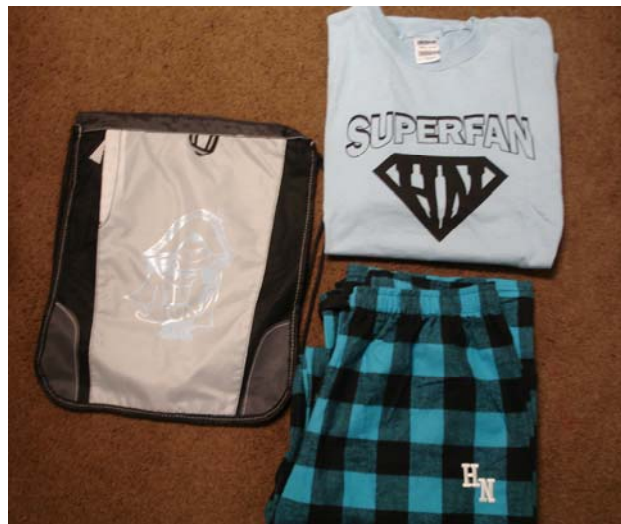

Class Fundraisers

- Class of 2012 bags $5
- Class of 2014 Pajama Pants $25
- Class of 2015 Superfan T's $10